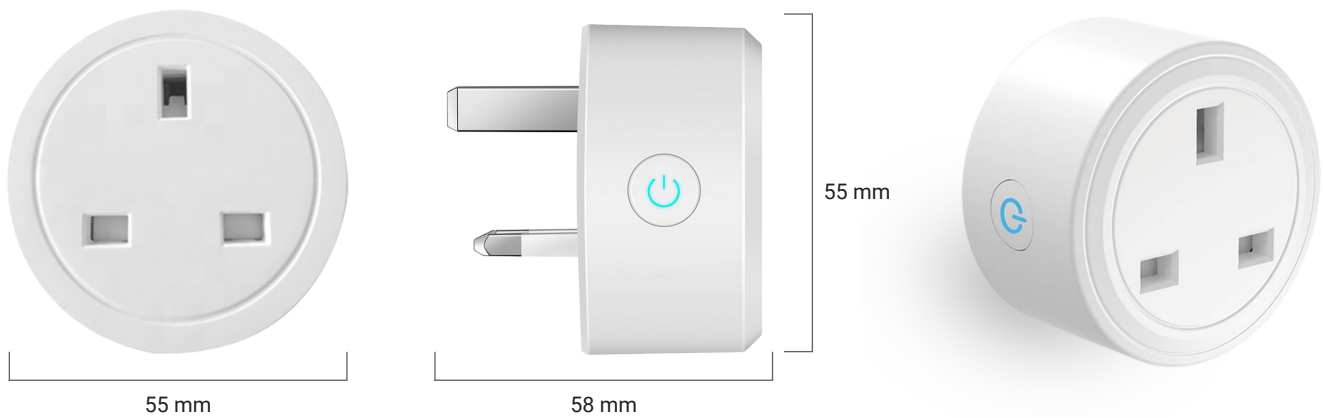

**Humax Wi-Fi Smart Plug Product Specs**

**General**

Model	UK 3 Pin
Wireless Type	Wi-Fi 2.4GHz
Bluetooth	4.2/BLE
Voltage	AC100-240V
Rated Current	16A (Max)
Max Load	2200W
Working Temp	-20~50°C
Wi-Fi Frequency	2.4GHz
AC Frequency	50-60Hz
Dimensions	58x55x55mm
EAN	8809095664324